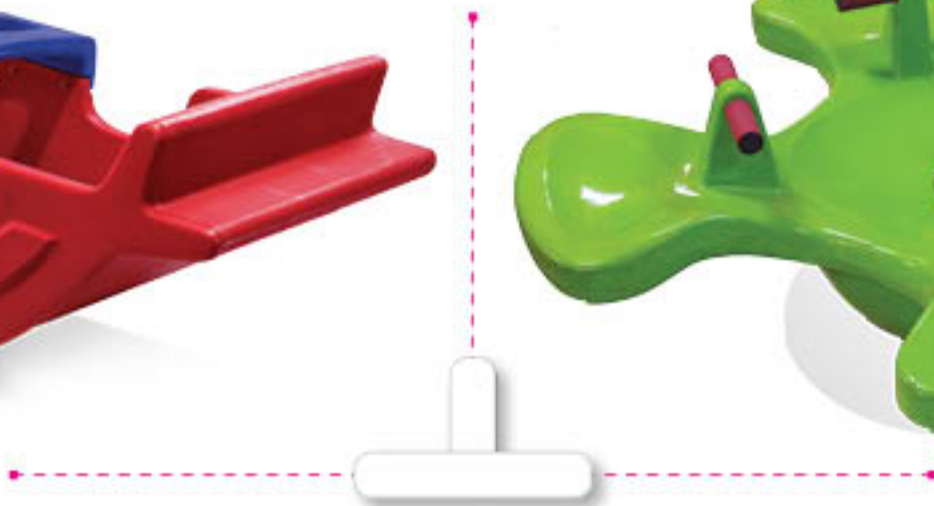

Model Name:
Pony See Saw

Model No.:
PGS - 303

Model Size:
L57"x W13"x H21"

PGS-303

PGS-132

Model Name:
Boat Rocker
Model No.:
PGS - 132
Model Size:
L52"x W28"x H21"

PGS-310

Model Name:
4 Way Tetter Totter
Model No.:
PGS - 310
Model Size:
L43"x W43"x H14"

PGS-307

Model Name:
Classic Bull See Saw
Model No.:
PGS - 307
Model Size:
L79"x W16"x H29.5"

SKOPLAY™

School Play Items By Playgro

playgro®

PGS-701

Model Name:
2 Way Easel Board

Model No.:
PGS - 701