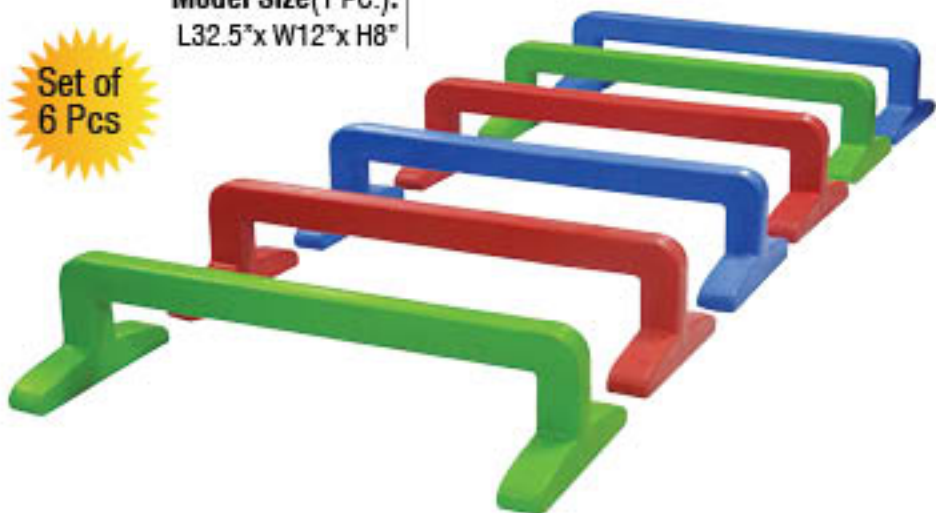

Model Size:
L24.5"xW18"x H79"

Model Name:
Step-In

Model No.:
PSF - 128

Model Size(1 PC.):
L23"xW12"xH35.5"

Set of
6 Pcs

PGS-
128

Model Name:
Step-N-Hop

Model No.:
PGS - 905

Model Size(1 PC.):
L32.5"x W12"x H8"

Set of
6 Pcs

PGS-
134

Set of
8 Pcs

Model Name:
Play Junction

Model No.:
PSF - 134

Model Size(1 PC.):
L41"x H23"

Set of
4 Pcs