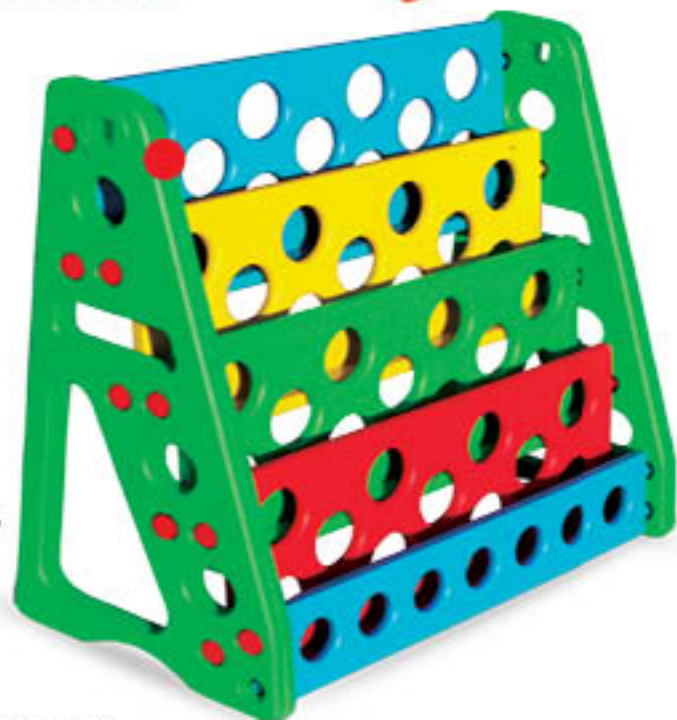

PSF-
238

Model Name:
Monkey Step-In

Model No.:
PSF - 238

Model Size(1 PC.):
L24"x W13"x H36"

90 cm
60 cm

Model Name:
Adjustable Shelf

Model No.:
PGS - 508

Model Size:
L43.5"x W13.5"x H32"

PGS-
508

PGS-
506

Model Name:
Shelf

Model No.:
PGS - 506

Model Size:
L39"x W16"x H30"

PGS-
606

Model Name:
Book Shelf

Model No.:
PGS - 606

Model Size:
L32"x W15.5"x H31.5"

Model Name:
Storage Shelf

Model No.:
PGS - 806

Model Size:
L50"x W12.5"x H41"

PGS-
806

Model Name:
Bottle Hanger

Model No.:
PGS - 906

Model Size:
L38"x W18"x H42"