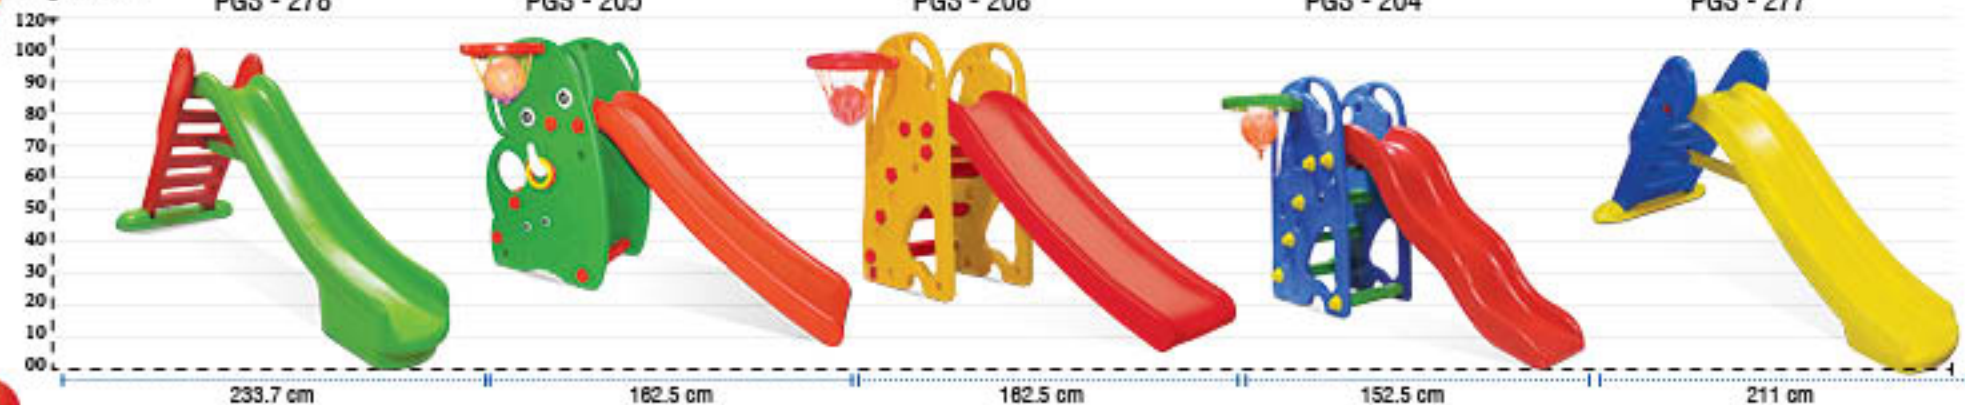

Model Name:

Ultra Slide

Model No.

PGS - 277

Model Size

L86"x W32"x H38.5"xT66"

↑ steps & Platform

Check Your Size

Height in cm

Back Side

6 step slide

PGS-278

Model Name:
Ultra Slide (6 Steps)

Model No.
PGS - 278

Model Size
L96"x W39"x H46"xT73"

Check Your Size