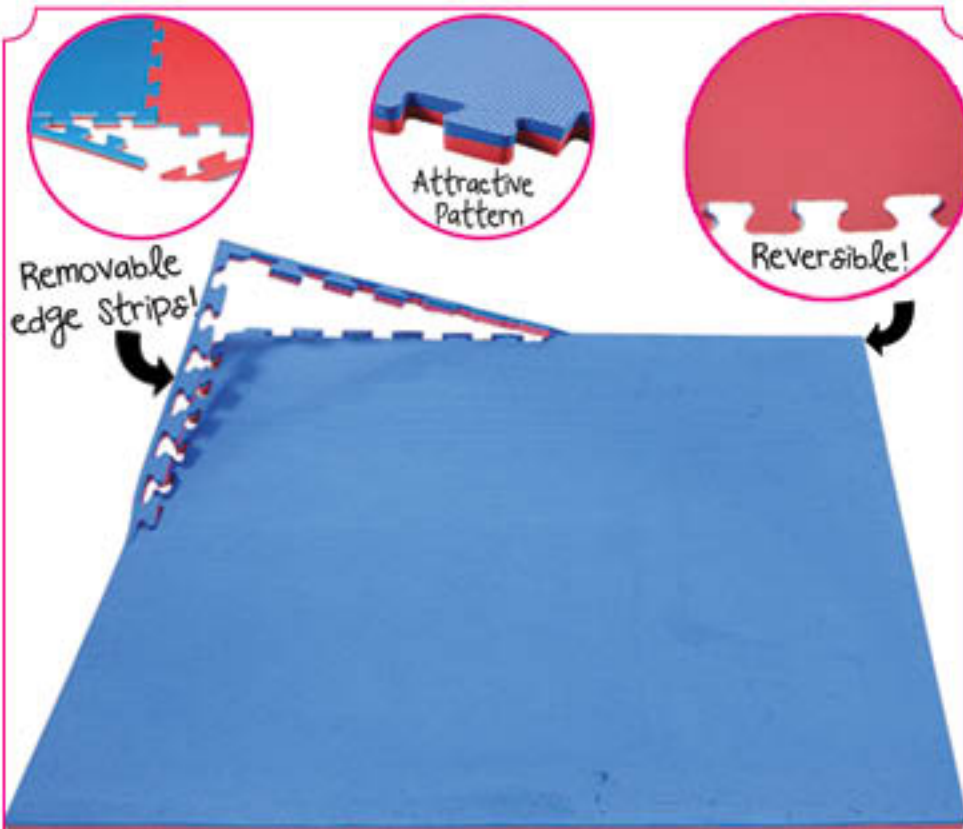

Border Included

Thickness: 12 mm

Set of
2 Pcs

NEW
PRODUCT

Model Name:
Floor Playmat Jumbo

Model No.:
PGS-1540

Model Size:
L1000 xW1000 xT20 mm

SKOPLAY™
School Play Items By Playgro

NEW
PRODUCT

Set of
2 Pcs

Model Name:
Playmat Super

Model No.:
PGS-1640

Model Size:
L1000 xW1000 xT25 mm

PGS-
1540

PGS-
1640

Size: 1000 x 1000 mm