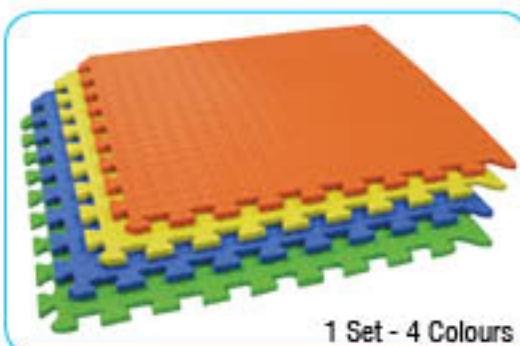

PGS-
1324

**NEW
PRODUCT**

Set of
4 Pcs

Model Name:
Colourful Playmat

Model No.:
PGS-1424 N

Model Size:
L600 xW600 xT12 mm

PGS-
1424N

Thickness: 10 mm