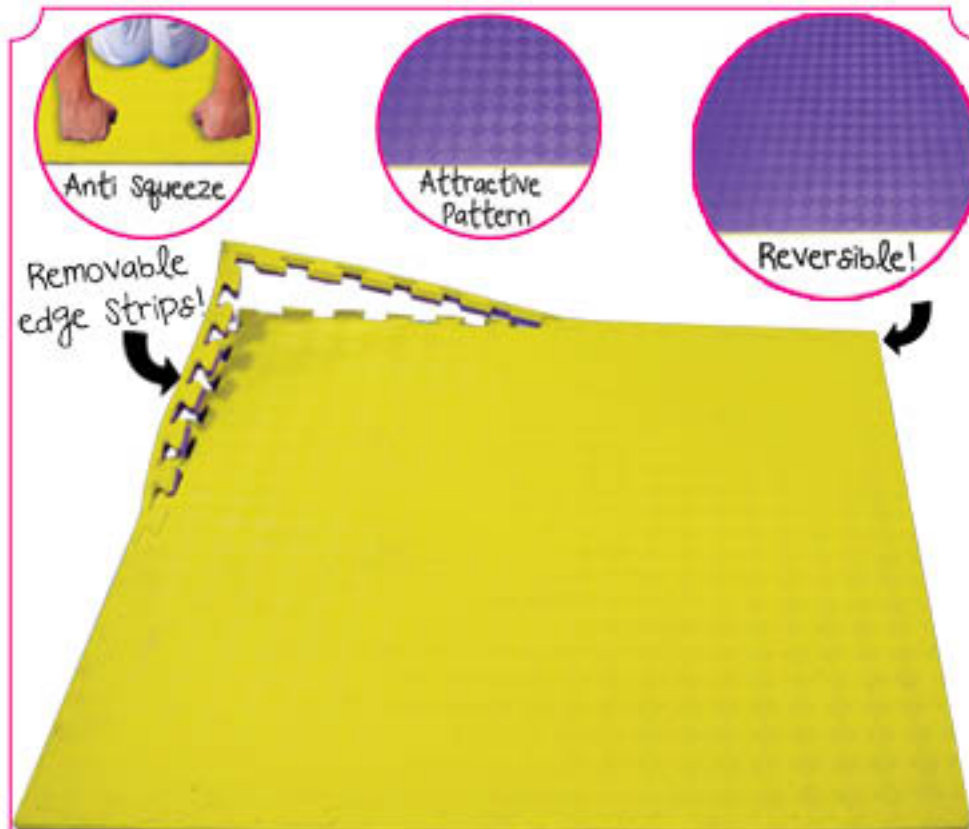

Border Included

Thickness: 12 mm

Set of
2 Pcs

NEW
PRODUCT

Model Name:
Floor Playmat Jumbo

Model No.:
PGS-1540

Model Size:
L1000 xW1000 xT20 mm

SKOPLAY™
School Play Items By Playgro

NEW
PRODUCT

Set of
2 Pcs

Model Name:
Playmat Super

Model No.:
PGS-1640

Model Size:
L1000 xW1000 xT25 mm

PGS-
1540

PGS-
1640

Size: 1000 x 1000 mm